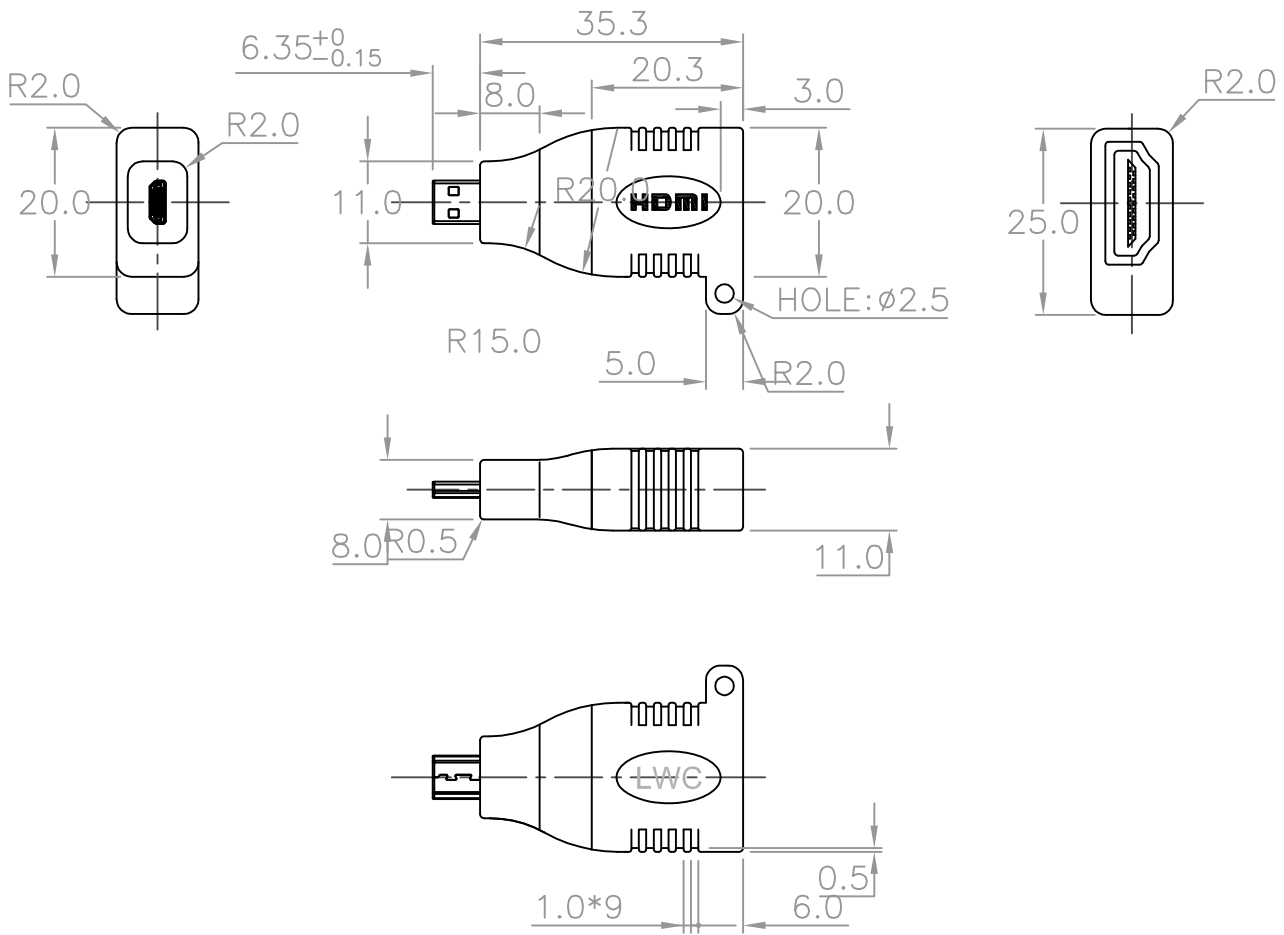

REV	DESCRIPTION	DATE
0	ISSUE	11/03/11
1	Rev Conn length	02/20/13

Product Notes:
HDMI Micro "D" Male to HDMI "A" Female
Passive Adapter
Extended Connector for MS Surface Tablet mate
Resolutions: PC 1900x1200
HDTV 1080p

LIBERTY AV SOLUTIONS
11675 RIDGELINE DRIVE
COLORADO SPRINGS, CO 80921

WWW.LIBAV.COM
(800) 530-8998

	UNIT:mm	TITLE: Assembly Specification CBL, ASY, ADPT, DIG	
SCALE	None	PART NUMBER: ARMDHD	DR. RP
UNLESS OTHERWISE SPECIFIED TOLERANCES: x ±.015 xx ±.010 xxx ±.005 ANGLE ± 1°		AP. RP	
SHEET 1/1	DWG. #: LWC-AAA-00490	AP. RP	